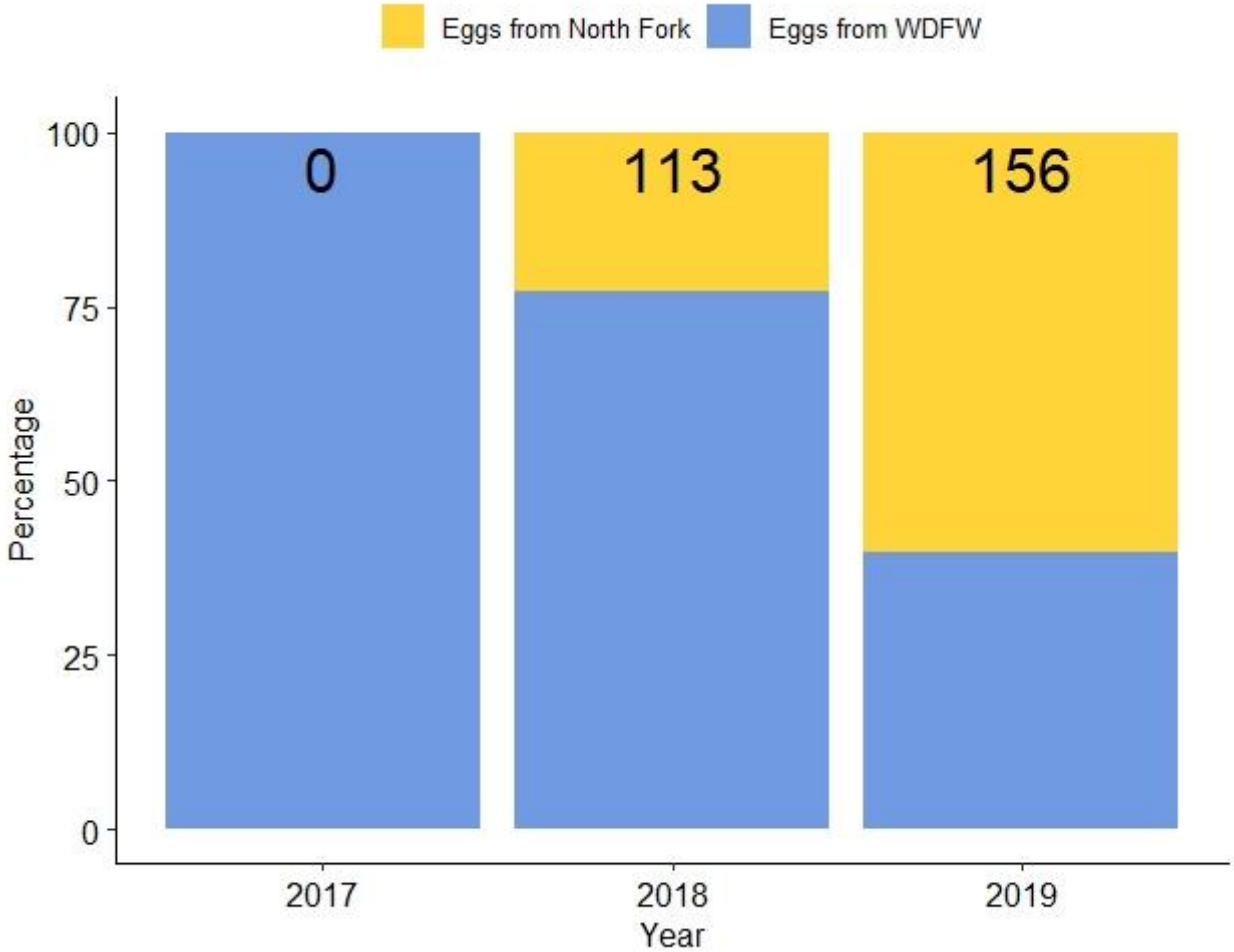

Fish Releases from Cushman

<u>Spring Chinook</u>		<u>Coho</u>		<u>Steelhead</u>		<u>Sockeye</u>	
BY14	131,028	BY13	402	BY16	8,543	BY16	241,943
BY15	339,632	BY14	5,723	BY17	6,351	BY17	484,035
BY16	375,728	BY15	9,744	BY18	9,602	BY18	397,584
BY17	398,434	BY16	9,972				
BY18	436,161	BY17	11,888				
TOTALS	1,680,983		37,729		24,496		1,123,562

BY = Brood Year

Adult Spring Chinook

0 returning adults 2014-2017

0 eggs from NF fish

400,000 eggs from WDFW

113 returning adults captured in 2018

112,000 eggs from NF fish

380,000 eggs from WDFW

156 returning adults captured in 2019

302,000 eggs from NF fish

200,000 eggs from WDFW

Spring Chinook Production

Sockeye Production

Eggs from WDFW

Teamwork is the key!!!

We cannot be successful without help and cooperation