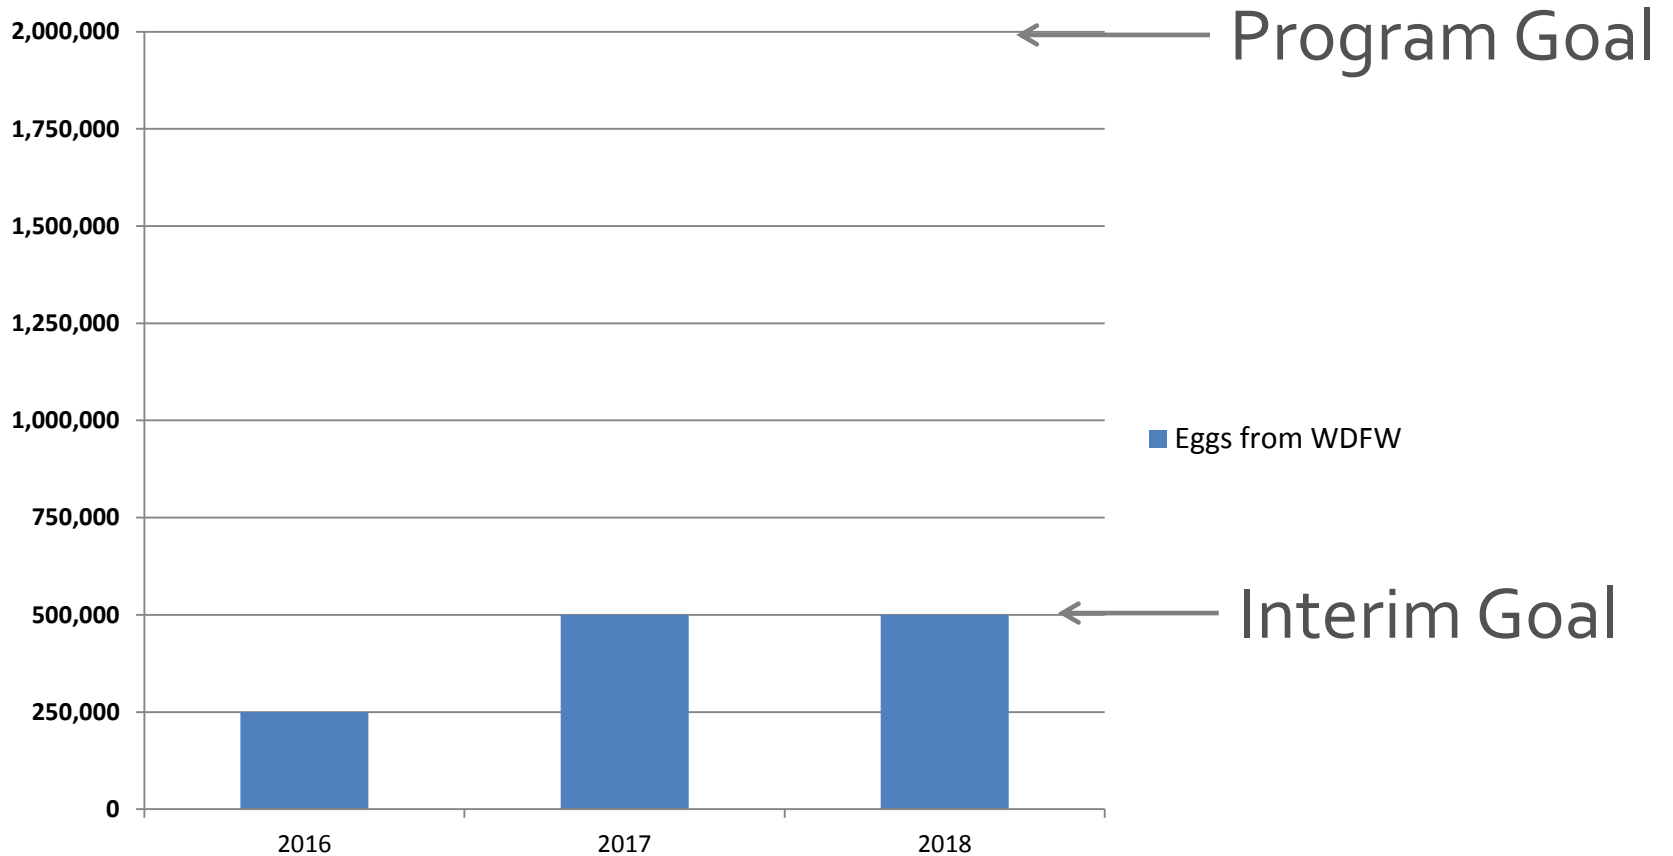

BY = Brood Year

Adult Spring Chinook

0 returning adults 2014-2017

0 eggs from NF fish

400,000 eggs from WDFW

113 returning adults captured in 2018

112,000 eggs from NF fish

380,000 eggs from WDFW

156 returning adults captured in 2019

302,000 eggs from NF fish

200,000 eggs from WDFW

Spring Chinook Production

Sockeye Production

Eggs from WDFW

Teamwork is the key!!!

We cannot be successful without help and cooperation